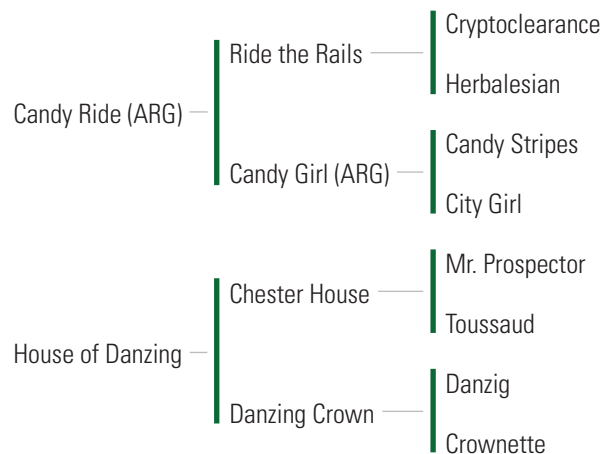

Candy Ride has found success with a wide variety of mares by stallions that descend from the **Nasrullah** line. His grade one winner Misremembered is out of a mare by **Quack** (by **T.V. Lark**). From the **Caro** branch of Nasrullah, Candy Ride has three stakes winners, including graded scorer Candy Boy out of a mare by **In Excess**, as well as stakes winners out of mares by that horse's son, **Indian Charlie**, and **Cozzene**. Candy Ride's own broodmare sire, Candy Stripes, is by **Nasrullah** grandson **Blushing Groom**, and it is worth considering breeding back over mares from the **Blushing Groom**, including **Rahy**, **Mt. Livermore** (and sons **Oriente** and **Housebuster**), **Cherokee Run** (in the male line of the dam of a Candy Ride stakes winner) and **Arazi**.

Looking at Candy Ride with **Hail to Reason/Turn-to** line mares, we can note grade one El Brujo out of a mare by **Devil's Bag** (by **Halo**, and a brother to **Saint Ballado**), a stakes winner out of a mare by **Southern Halo** (sire of **More Than Ready**), and a stakes winner out of a mare by **Lord Avie**. Candy Ride also has grade one winner Home Sweet Aspen and grade two winner Kettle Corn out of a mares by **Groovy** and **Lil E Tee** from the **Buckpasser** line; a grade winner out of a mare by **Old Trieste**, a stakes winner out of a mare by his sire, **A.P. Indy**, and a graded winner out of a mare by his sire, **Seattle Slew**; and a stakes winner out of a mare by **Broad Brush**.

- Alan Porter

2018 STUD FEE: $25,000 LFSN